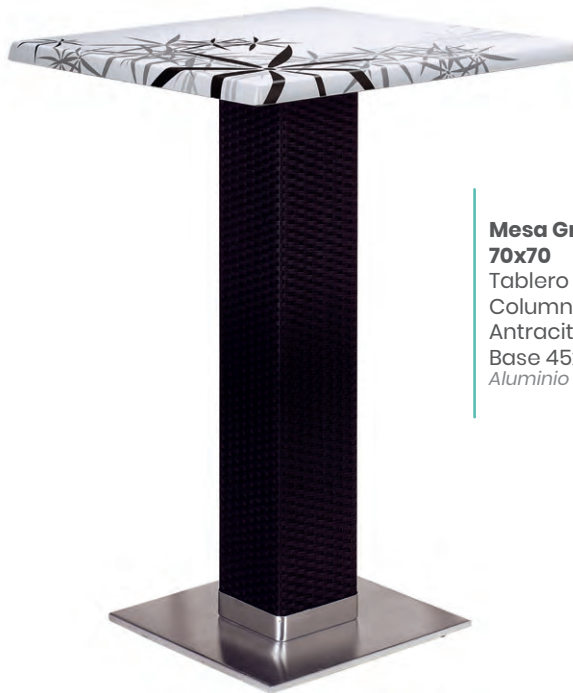

Mesa Gran Munich Alta
70x70
Tablero Studio Tokio
Columna Médula
Antracita 17x17
Base 45x45
Aluminio