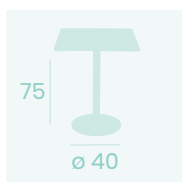

Melamina Atlas

Melamina Olmo

Melamina Valkiria

Ref. 9650 ✕

Ref. 9650 ✕