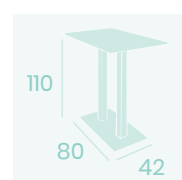

Tablero Compact Antártida  
Aluminio Pintado Grafito

Ref. 9850 ✂

Ref. 9877 ✂

Ref. 9186 ✂

Ref. 9811 ✂

Ref. 9822 ✂

**Mesa Gran Roma 9545**  
**70x70**

Tablero Metalmelamina Zeus Negro  
*Pie Aluminio*