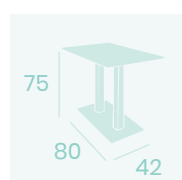

Tablero Compact Antártida  
Aluminio Pintado Grafito

Ref. 9850 ✂

Ref. 9877 ✂

Ref. 9186 ✂

Ref. 9811 ✂

Ref. 9822 ✂

**Mesa Gran Roma 9545**  
**70x70**

Tablero Metalmelamina Zeus Negro  
*Pie Aluminio*